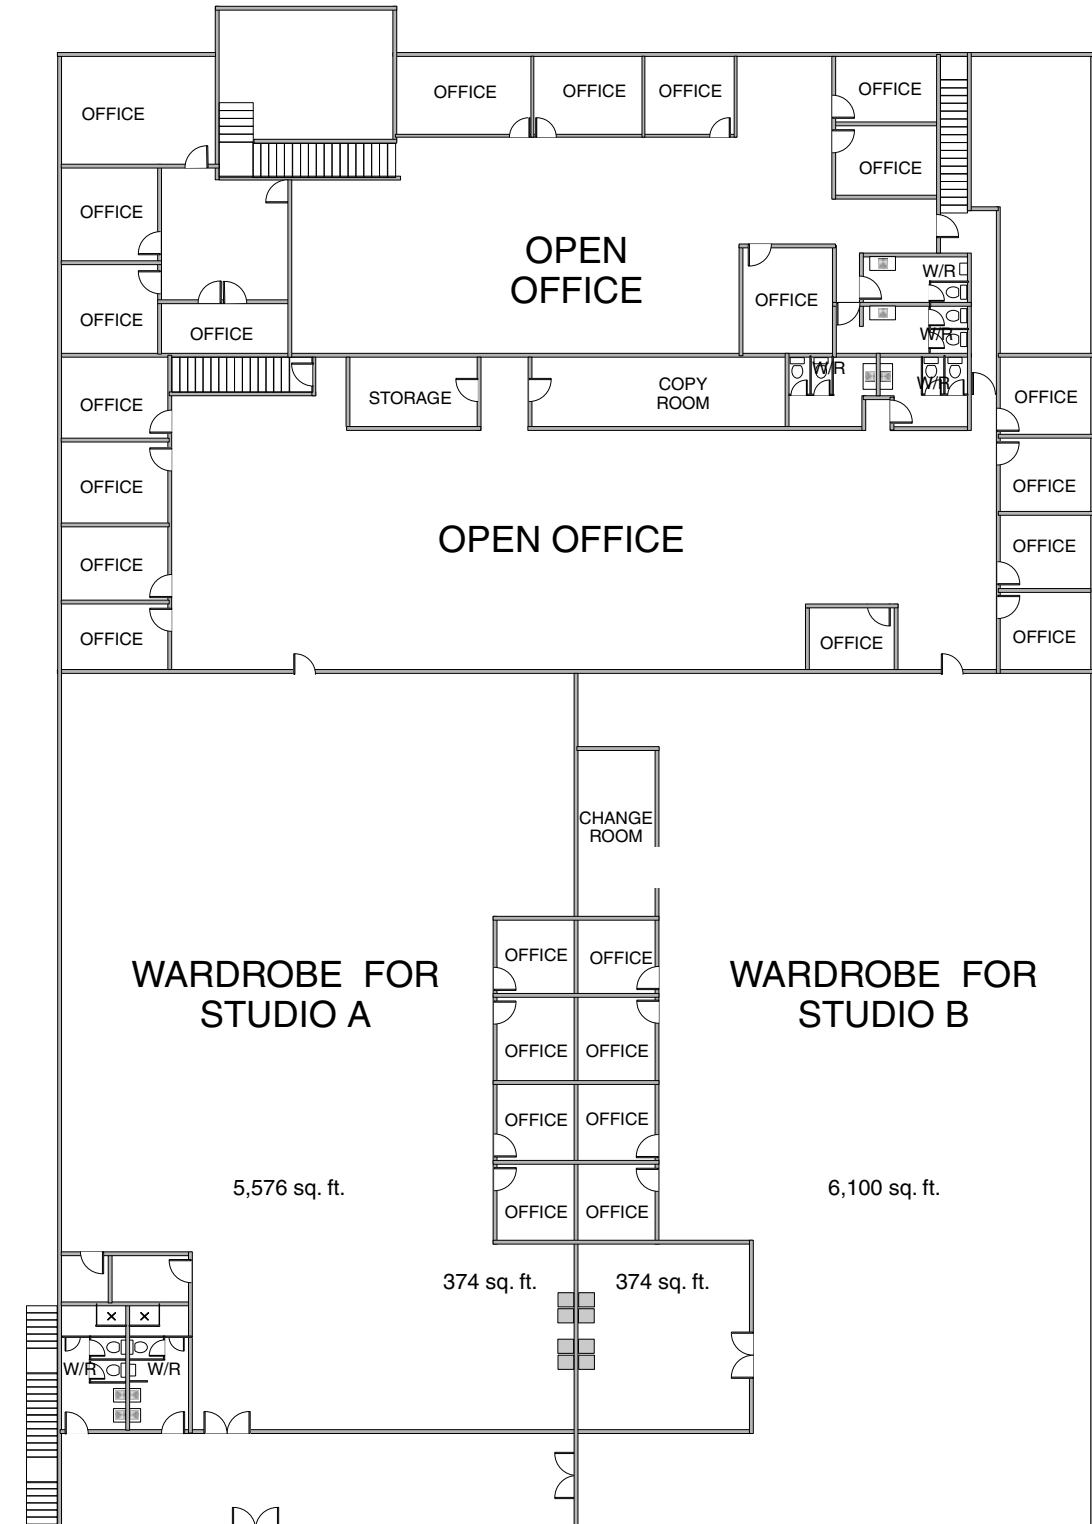

STUDIO B - OFFICES

LOWER OFFICE

4,424 sq. ft.

UPPER OFFICE

10,036 sq. ft.

*Floor plan measurements are approximate and are for illustrative purposes only.