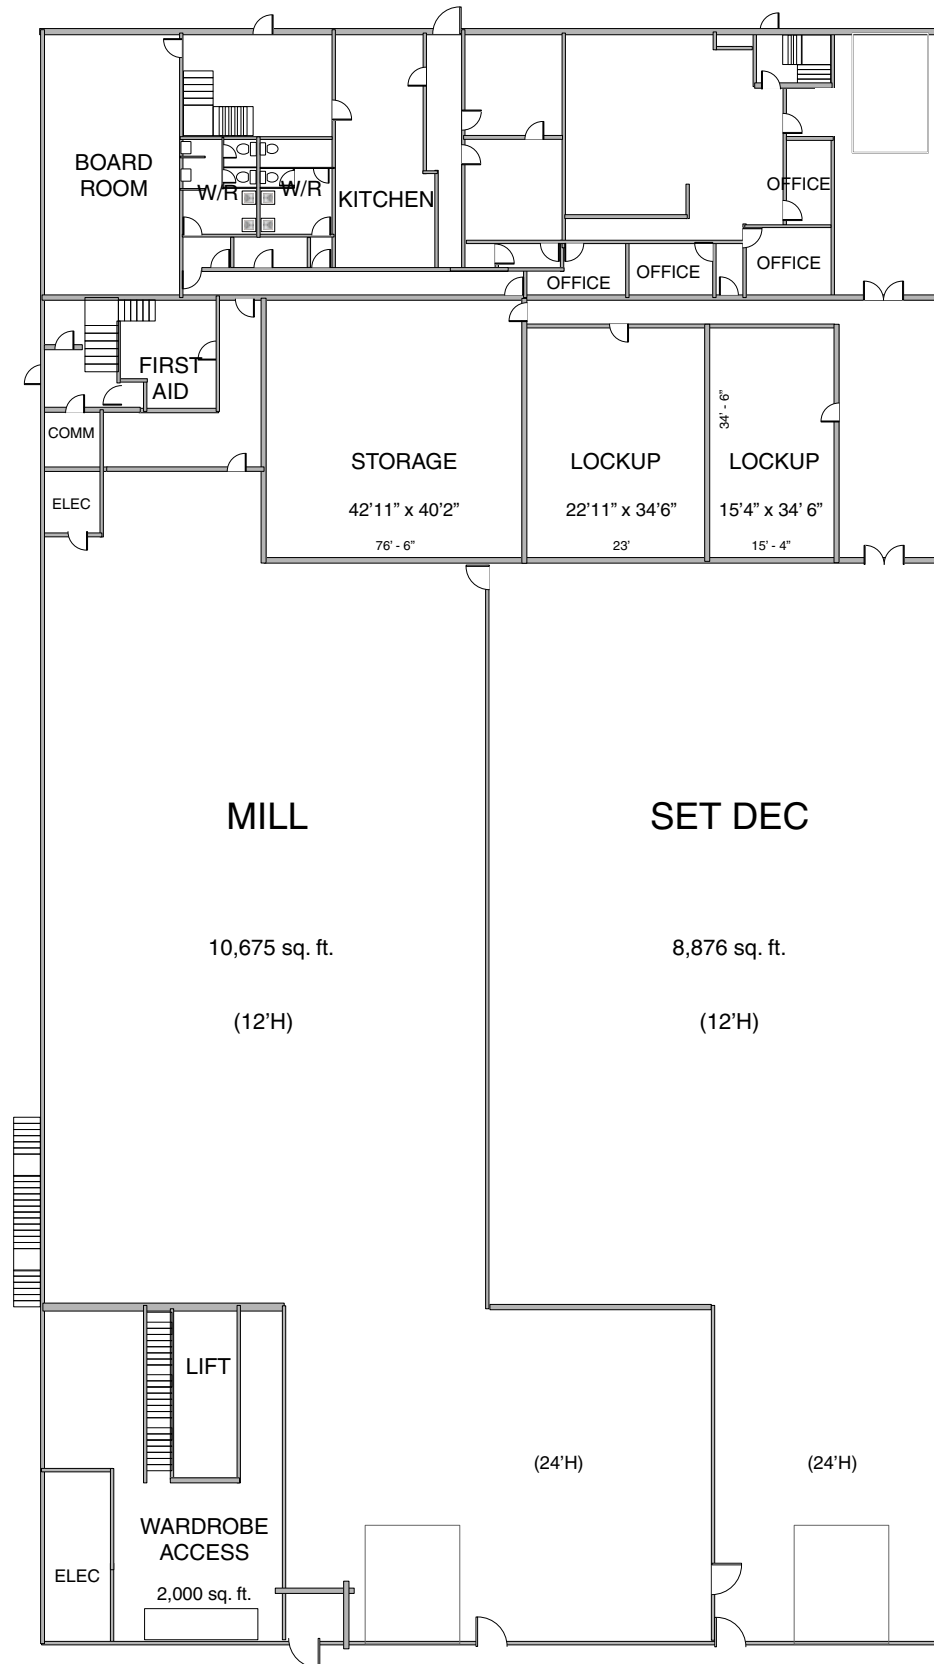

STUDIO B - OFFICES

LOWER OFFICE

4,424 sq. ft.

UPPER OFFICE

10,036 sq. ft.

*Floor plan measurements are approximate and are for illustrative purposes only.