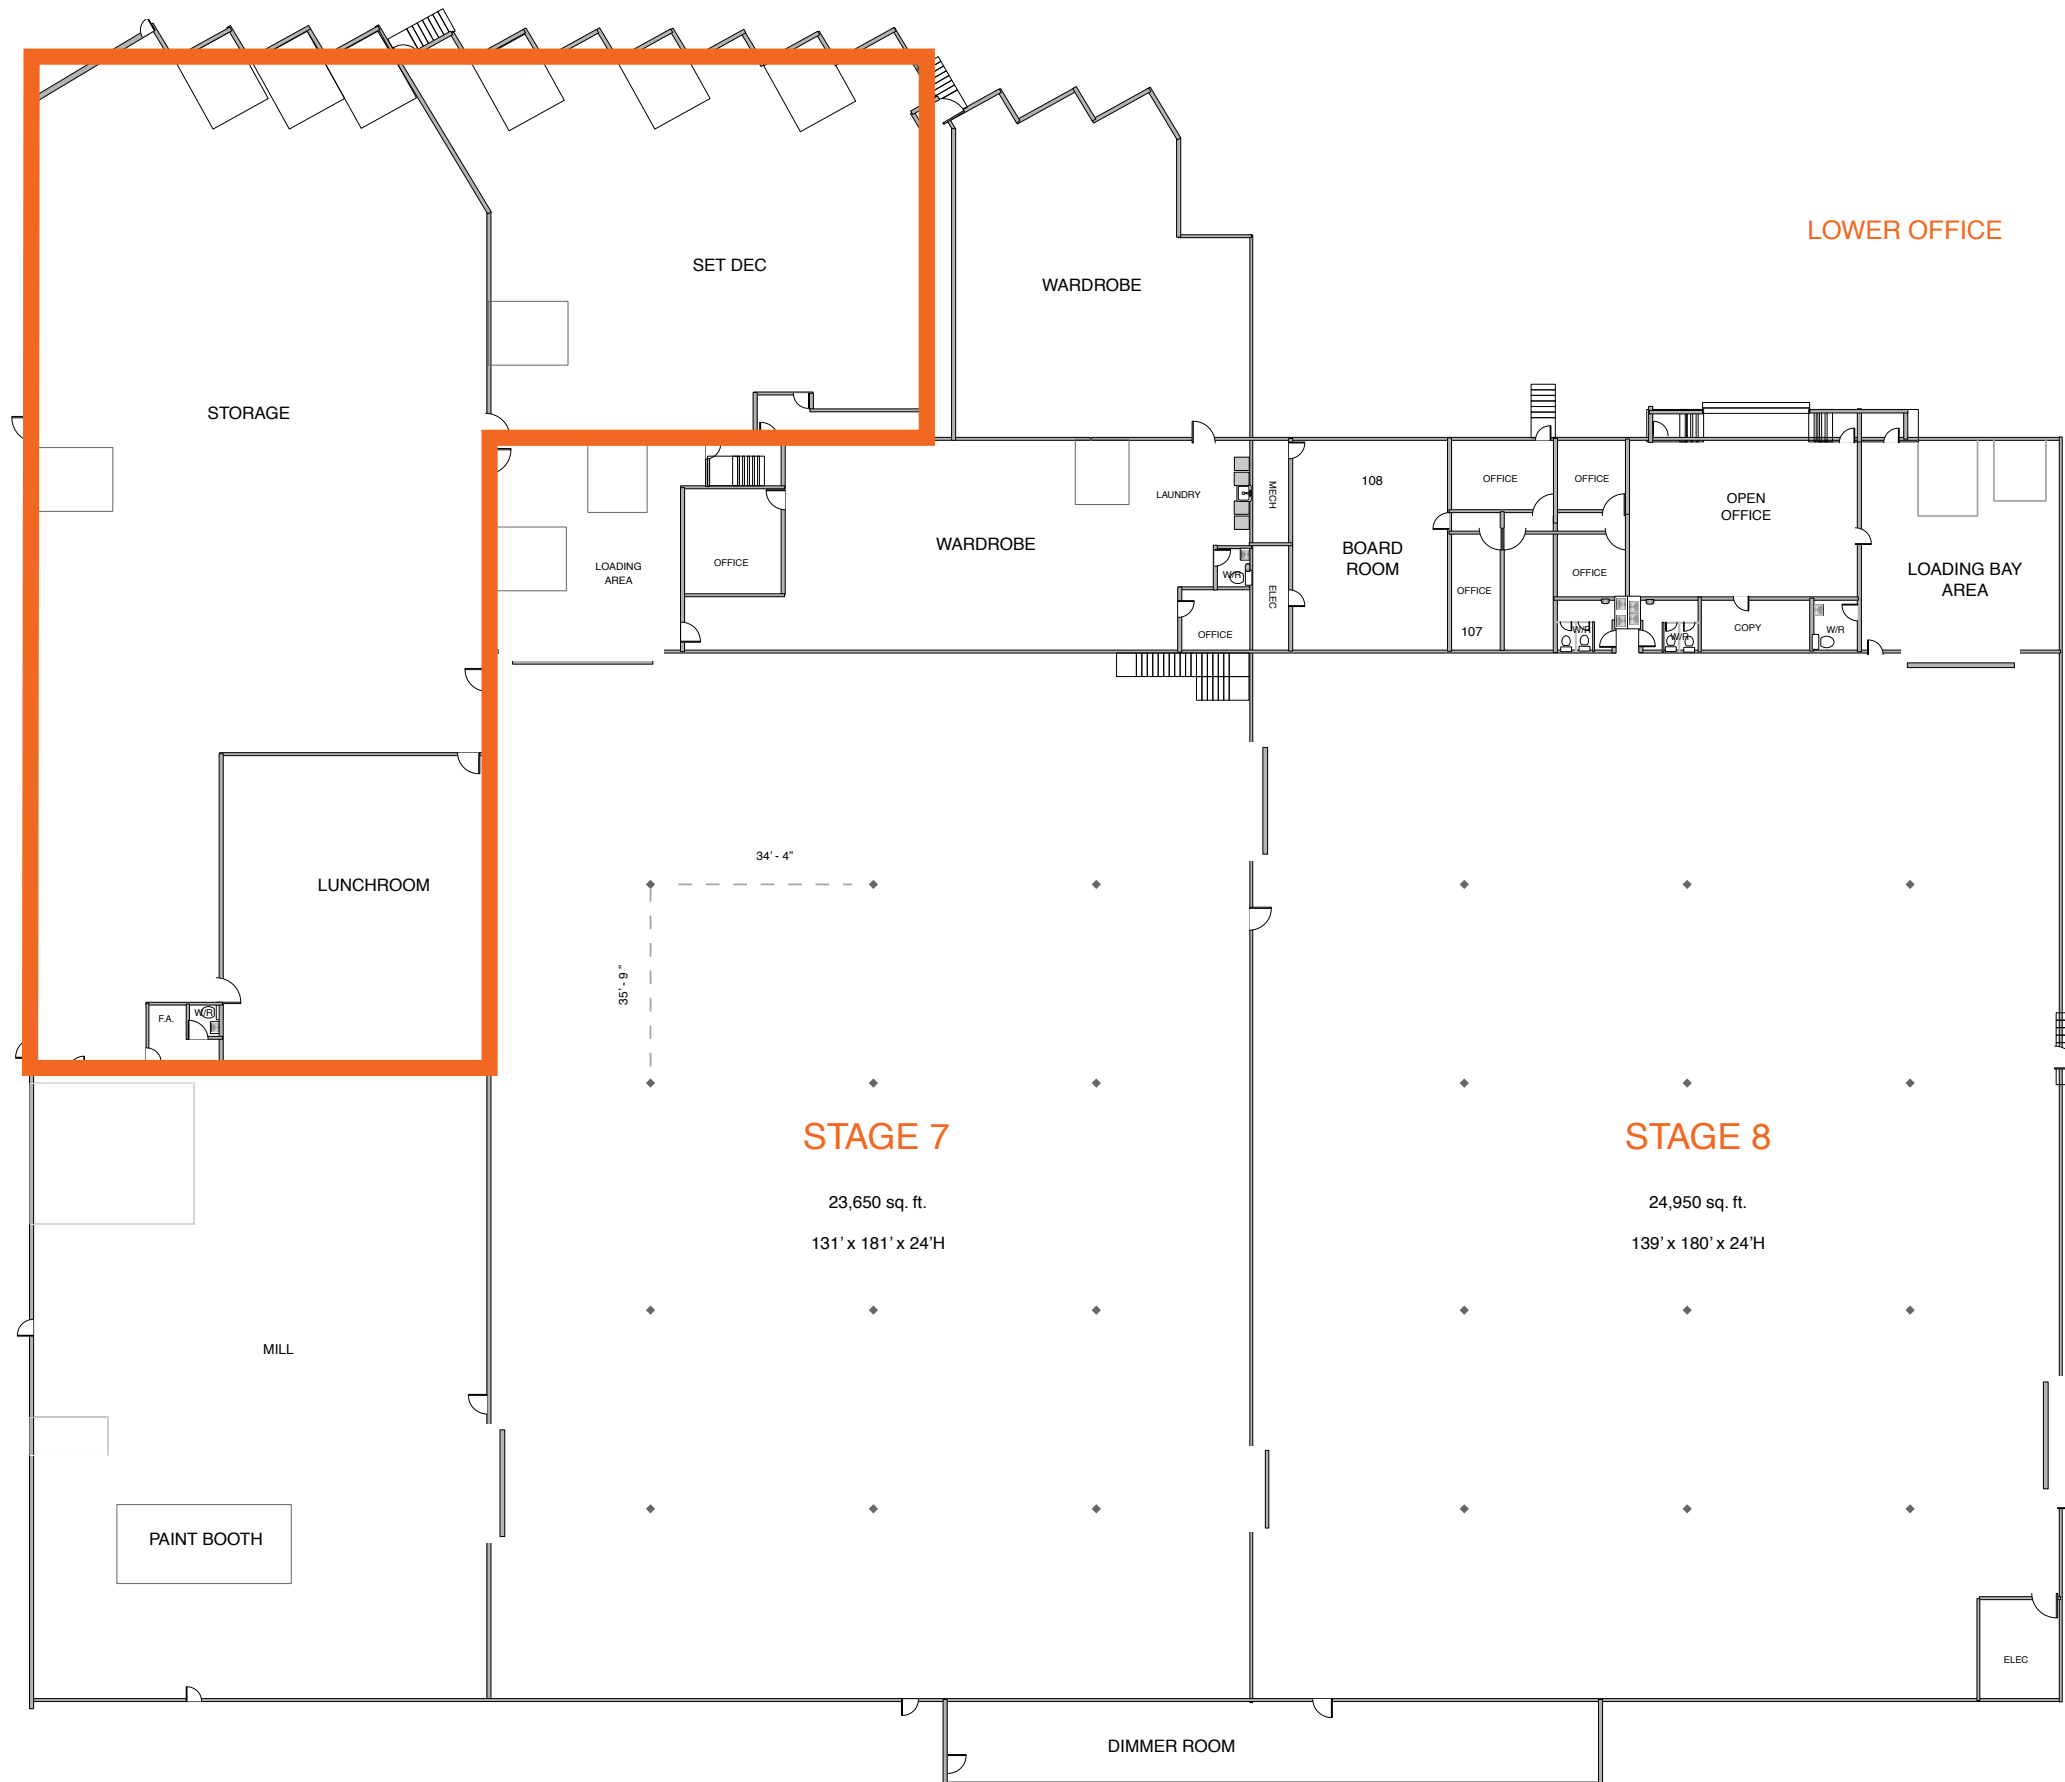

STUDIO C - STORAGE / SET DEC / LUNCHROOM

*Floor plan measurements are approximate and are for illustrative purposes only.