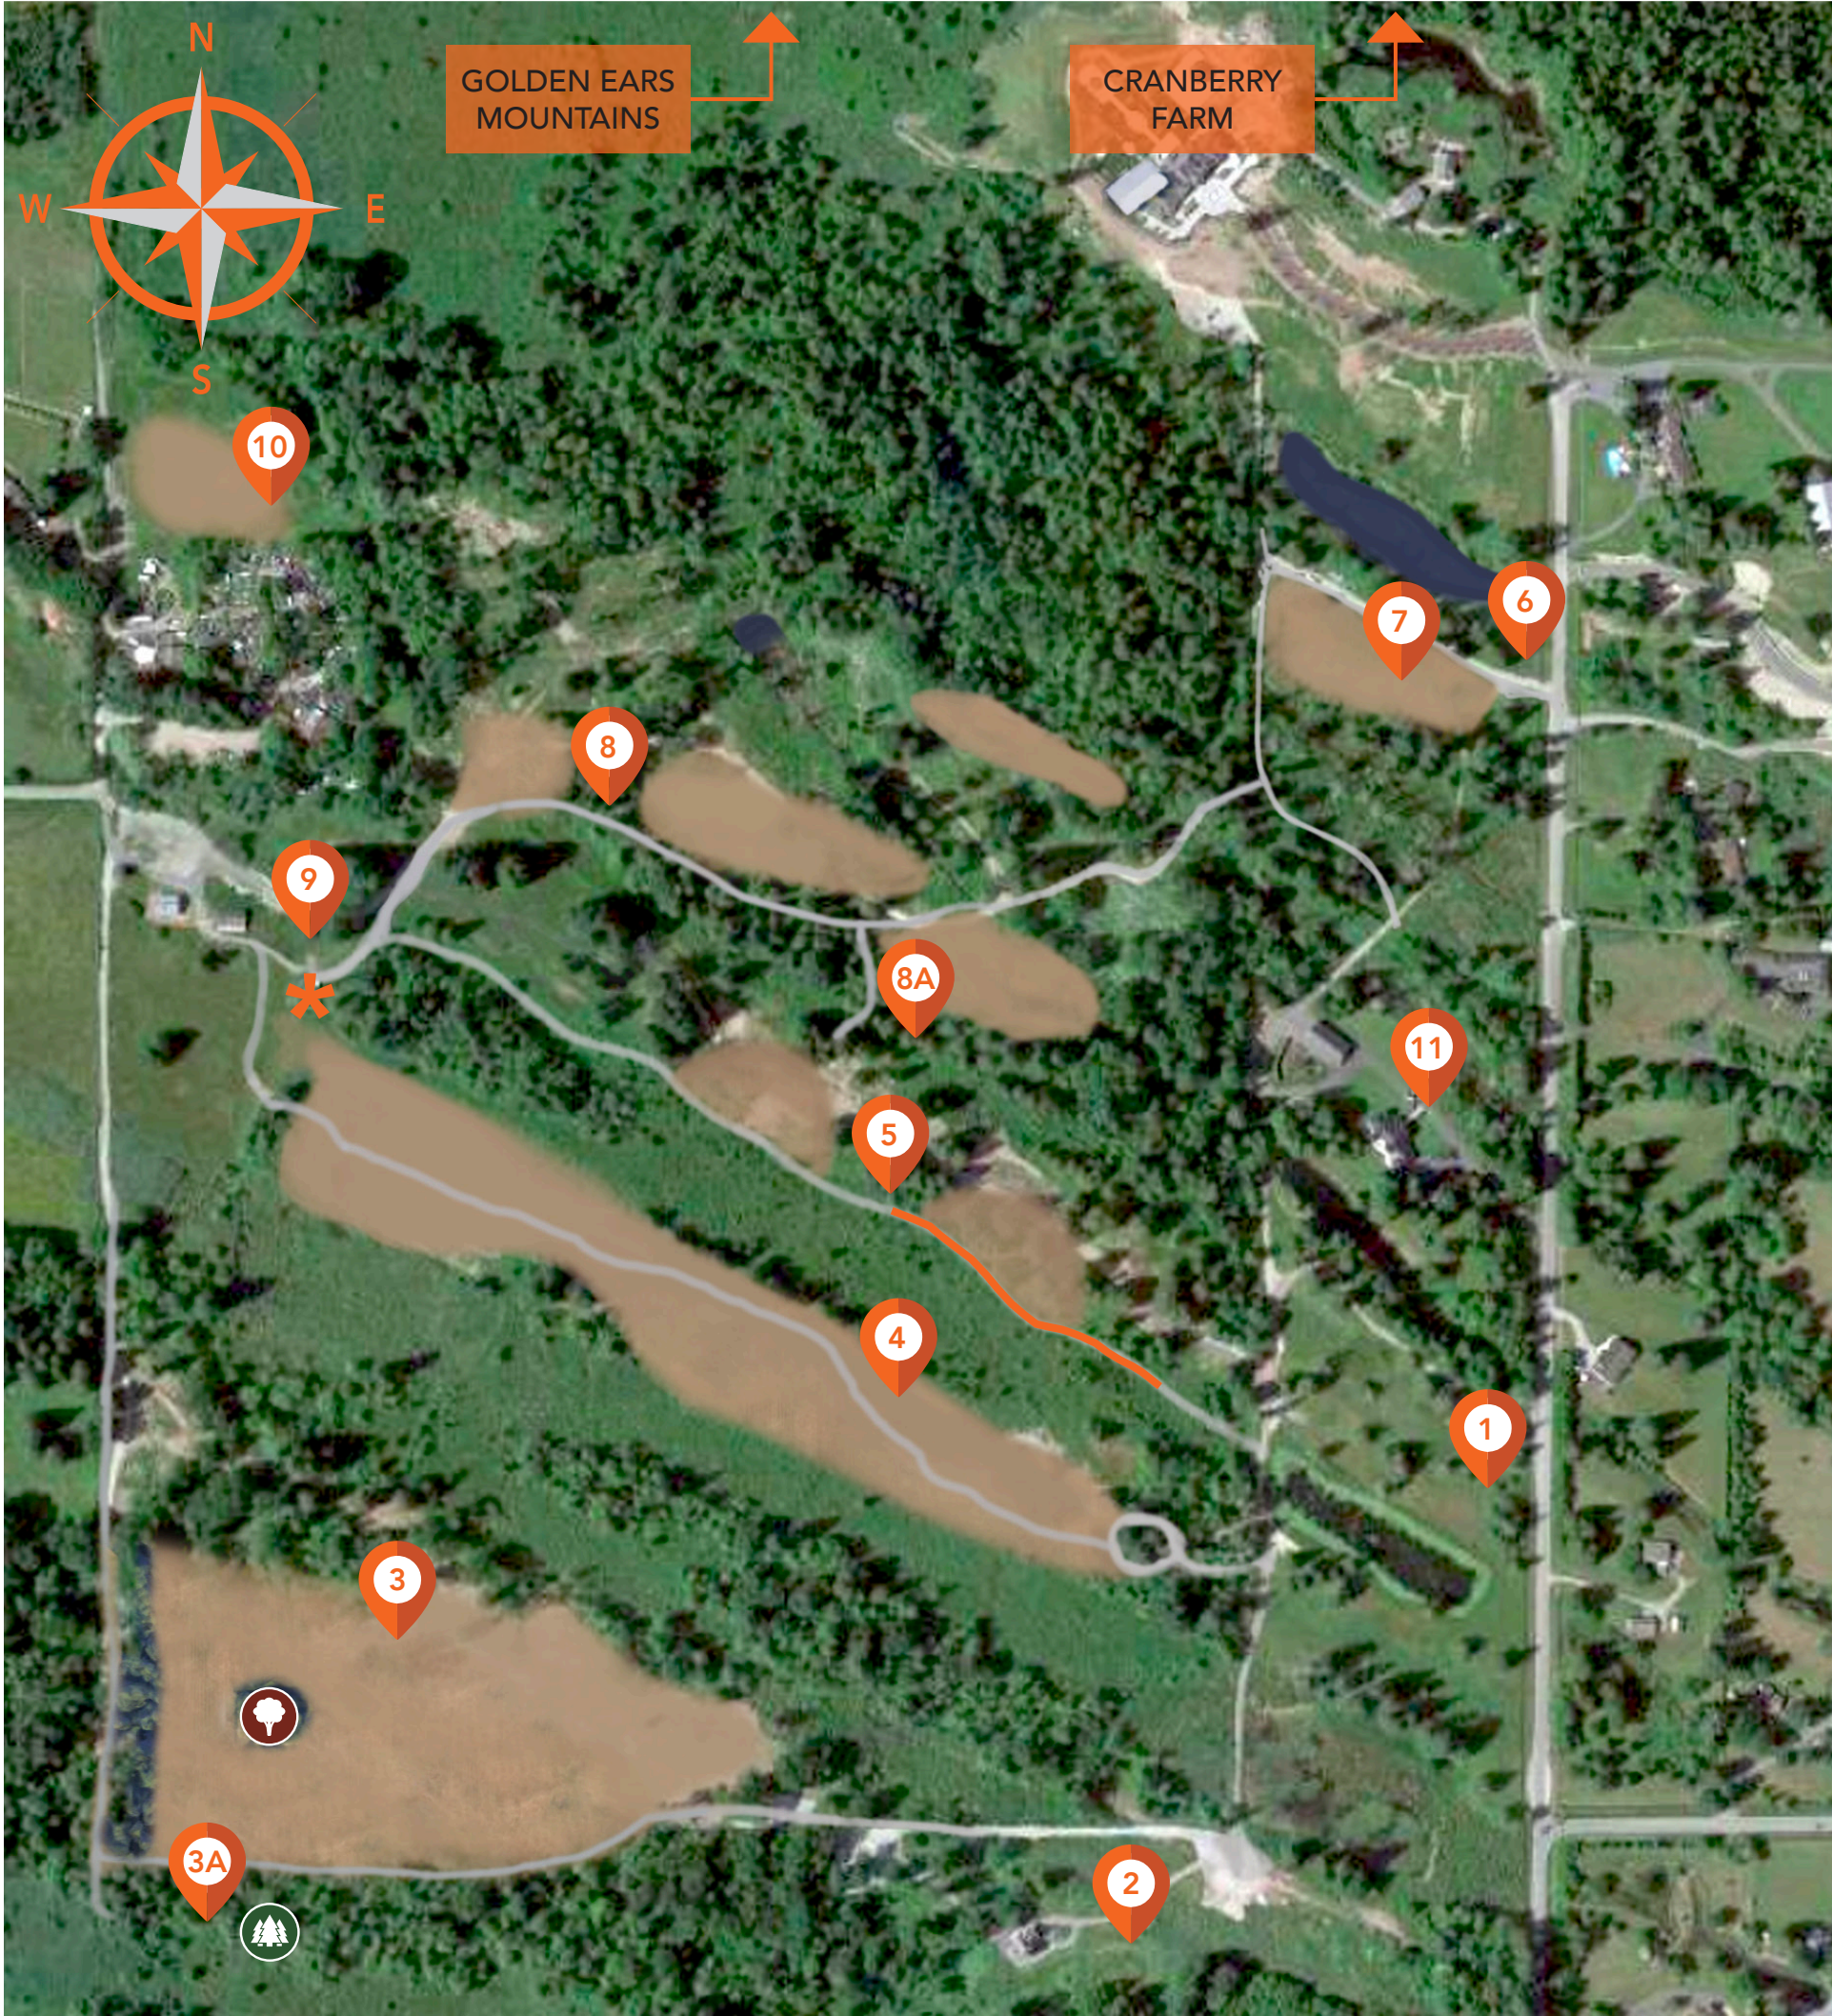

# MARTINI ACRES

-  Natural Pond
-  Clearing *with some trees still in place*
-  Gravel Road
-  Cell Tower
-  Maple Tree
-  West Coast Rain Forest